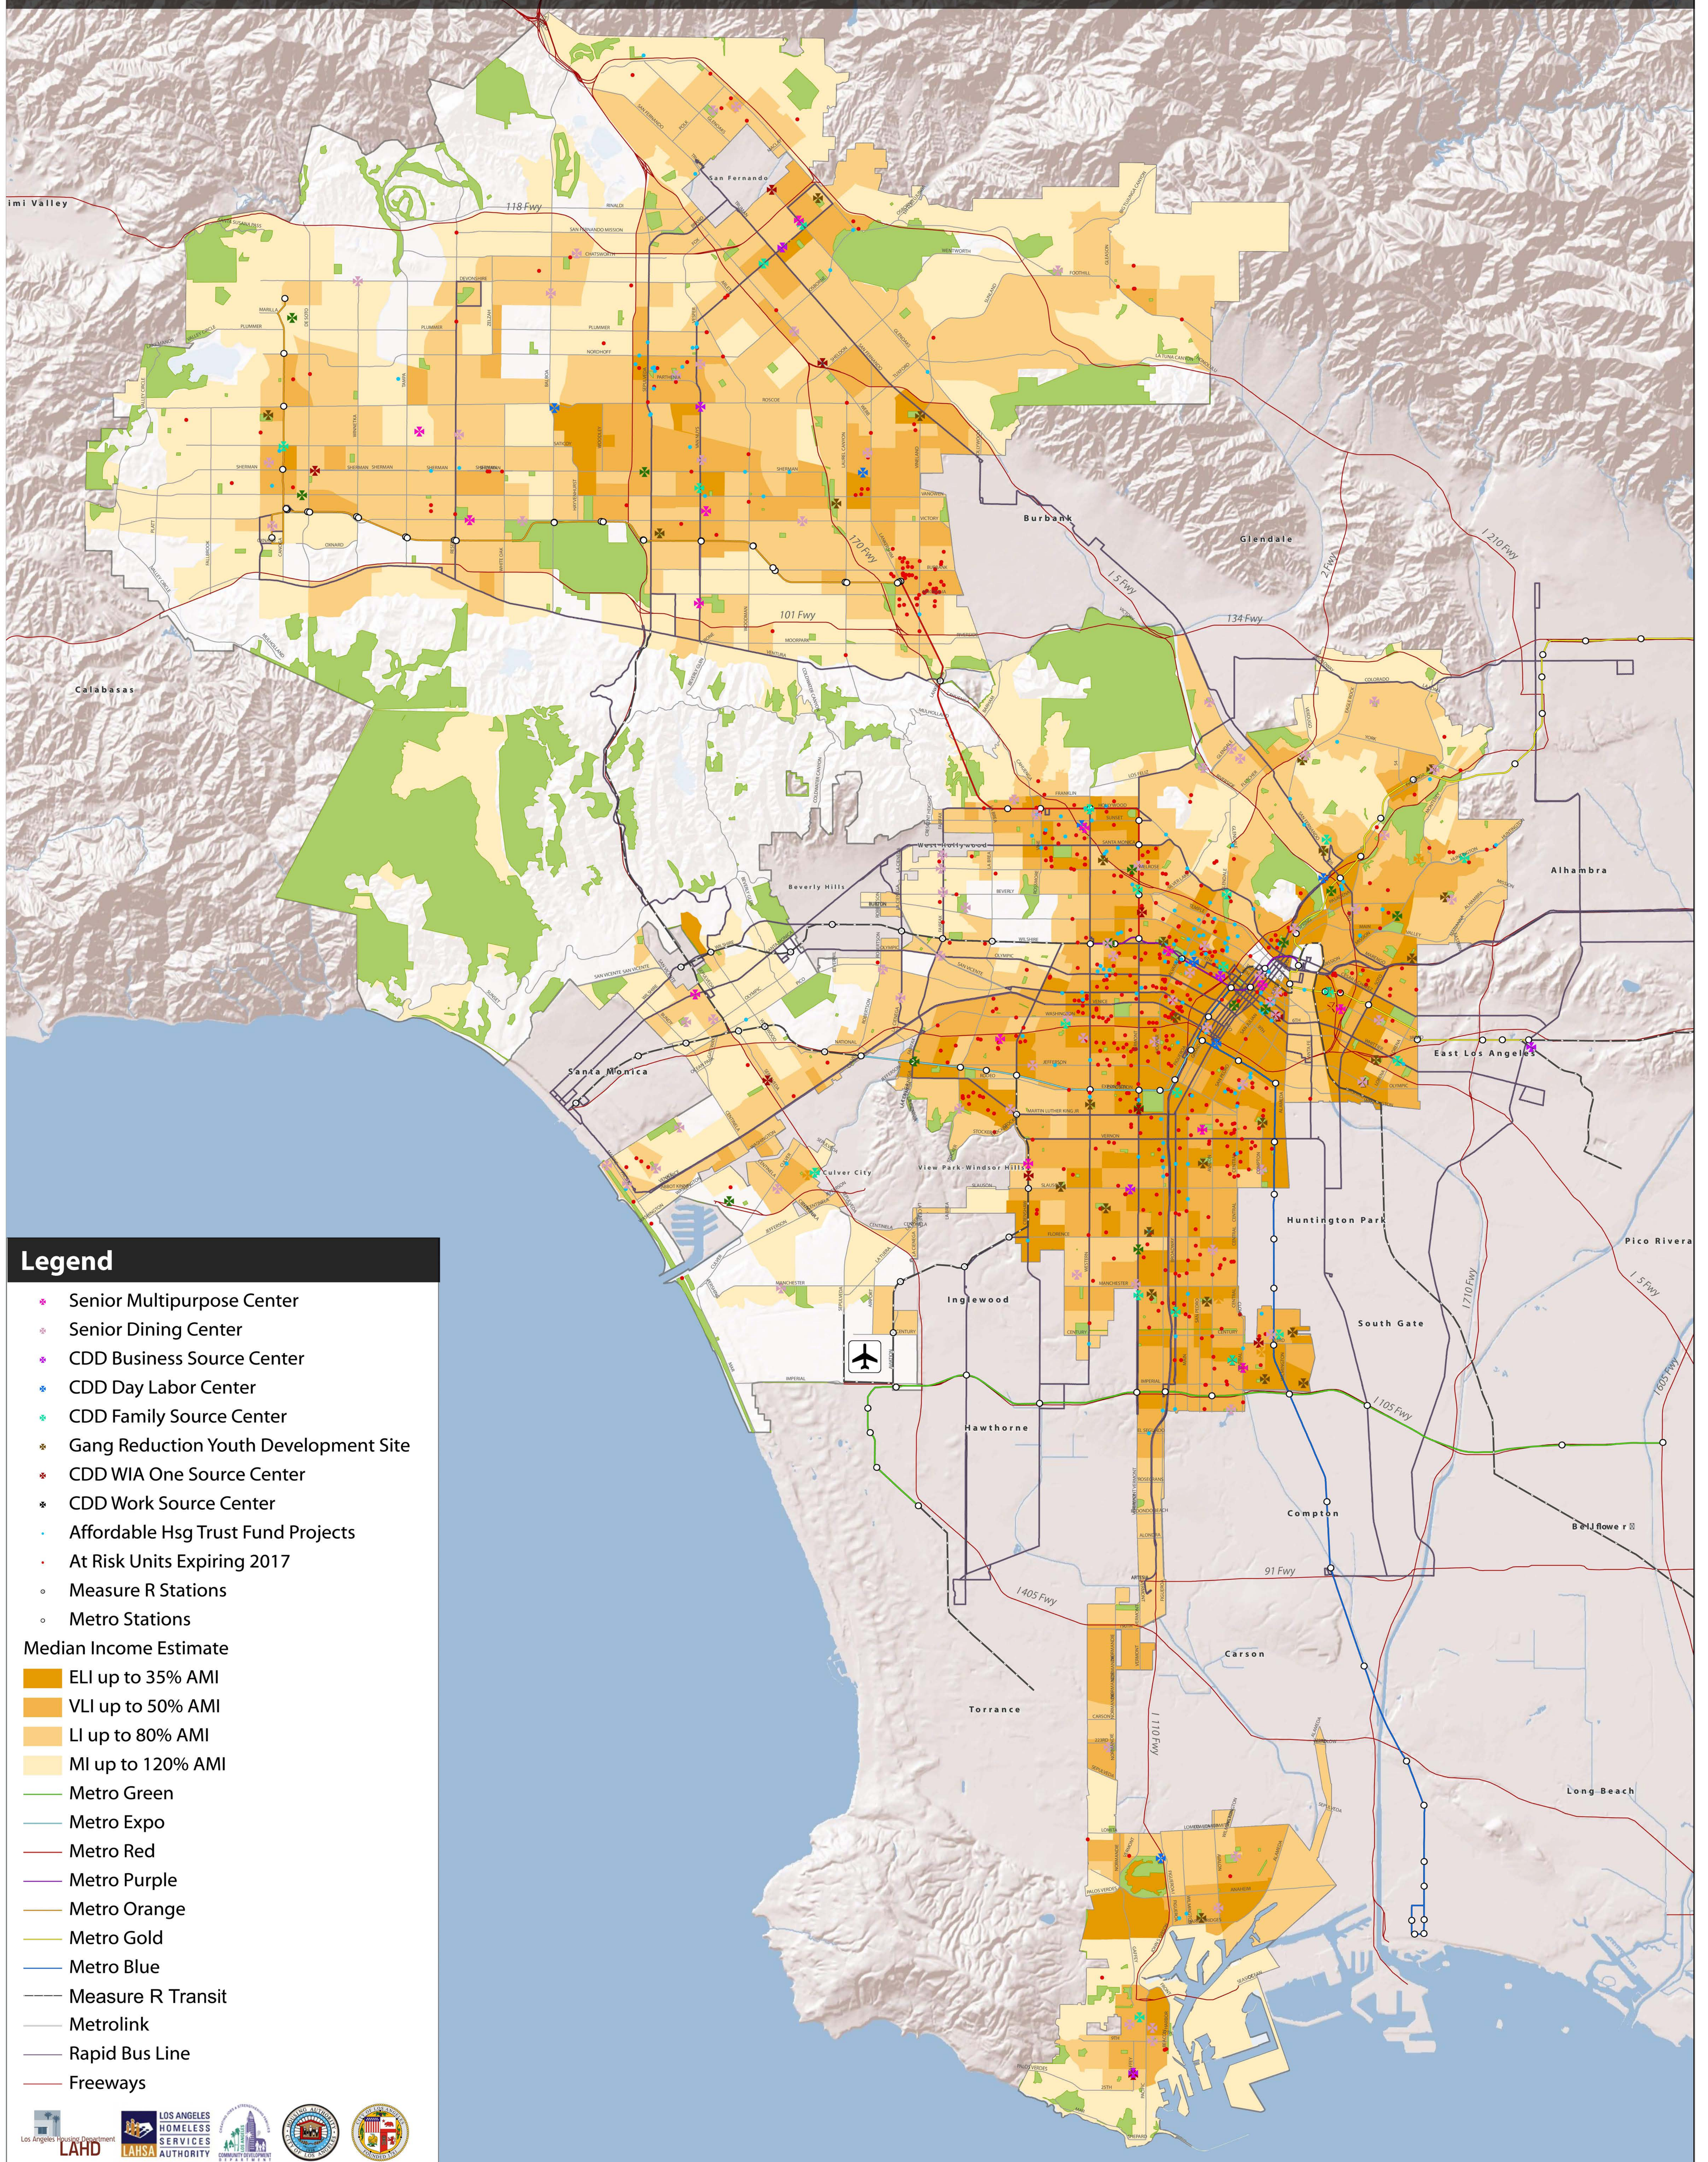

City of Los Angeles Median Income and Transit

Legend

- ★ Senior Multipurpose Center
 - ★ Senior Dining Center
 - ★ CDD Business Source Center
 - ★ CDD Day Labor Center
 - ★ CDD Family Source Center
 - ★ Gang Reduction Youth Development Site
 - ★ CDD WIA One Source Center
 - ★ CDD Work Source Center
 - Affordable Hsg Trust Fund Projects
 - At Risk Units Expiring 2017
 - Measure R Stations
 - Metro Stations
- Median Income Estimate**
- ELI up to 35% AMI
 - VLI up to 50% AMI
 - LI up to 80% AMI
 - MI up to 120% AMI
- Metro Green
 - Metro Expo
 - Metro Red
 - Metro Purple
 - Metro Orange
 - Metro Gold
 - Metro Blue
 - Measure R Transit
 - Metrolink
 - Rapid Bus Line
 - Freeways