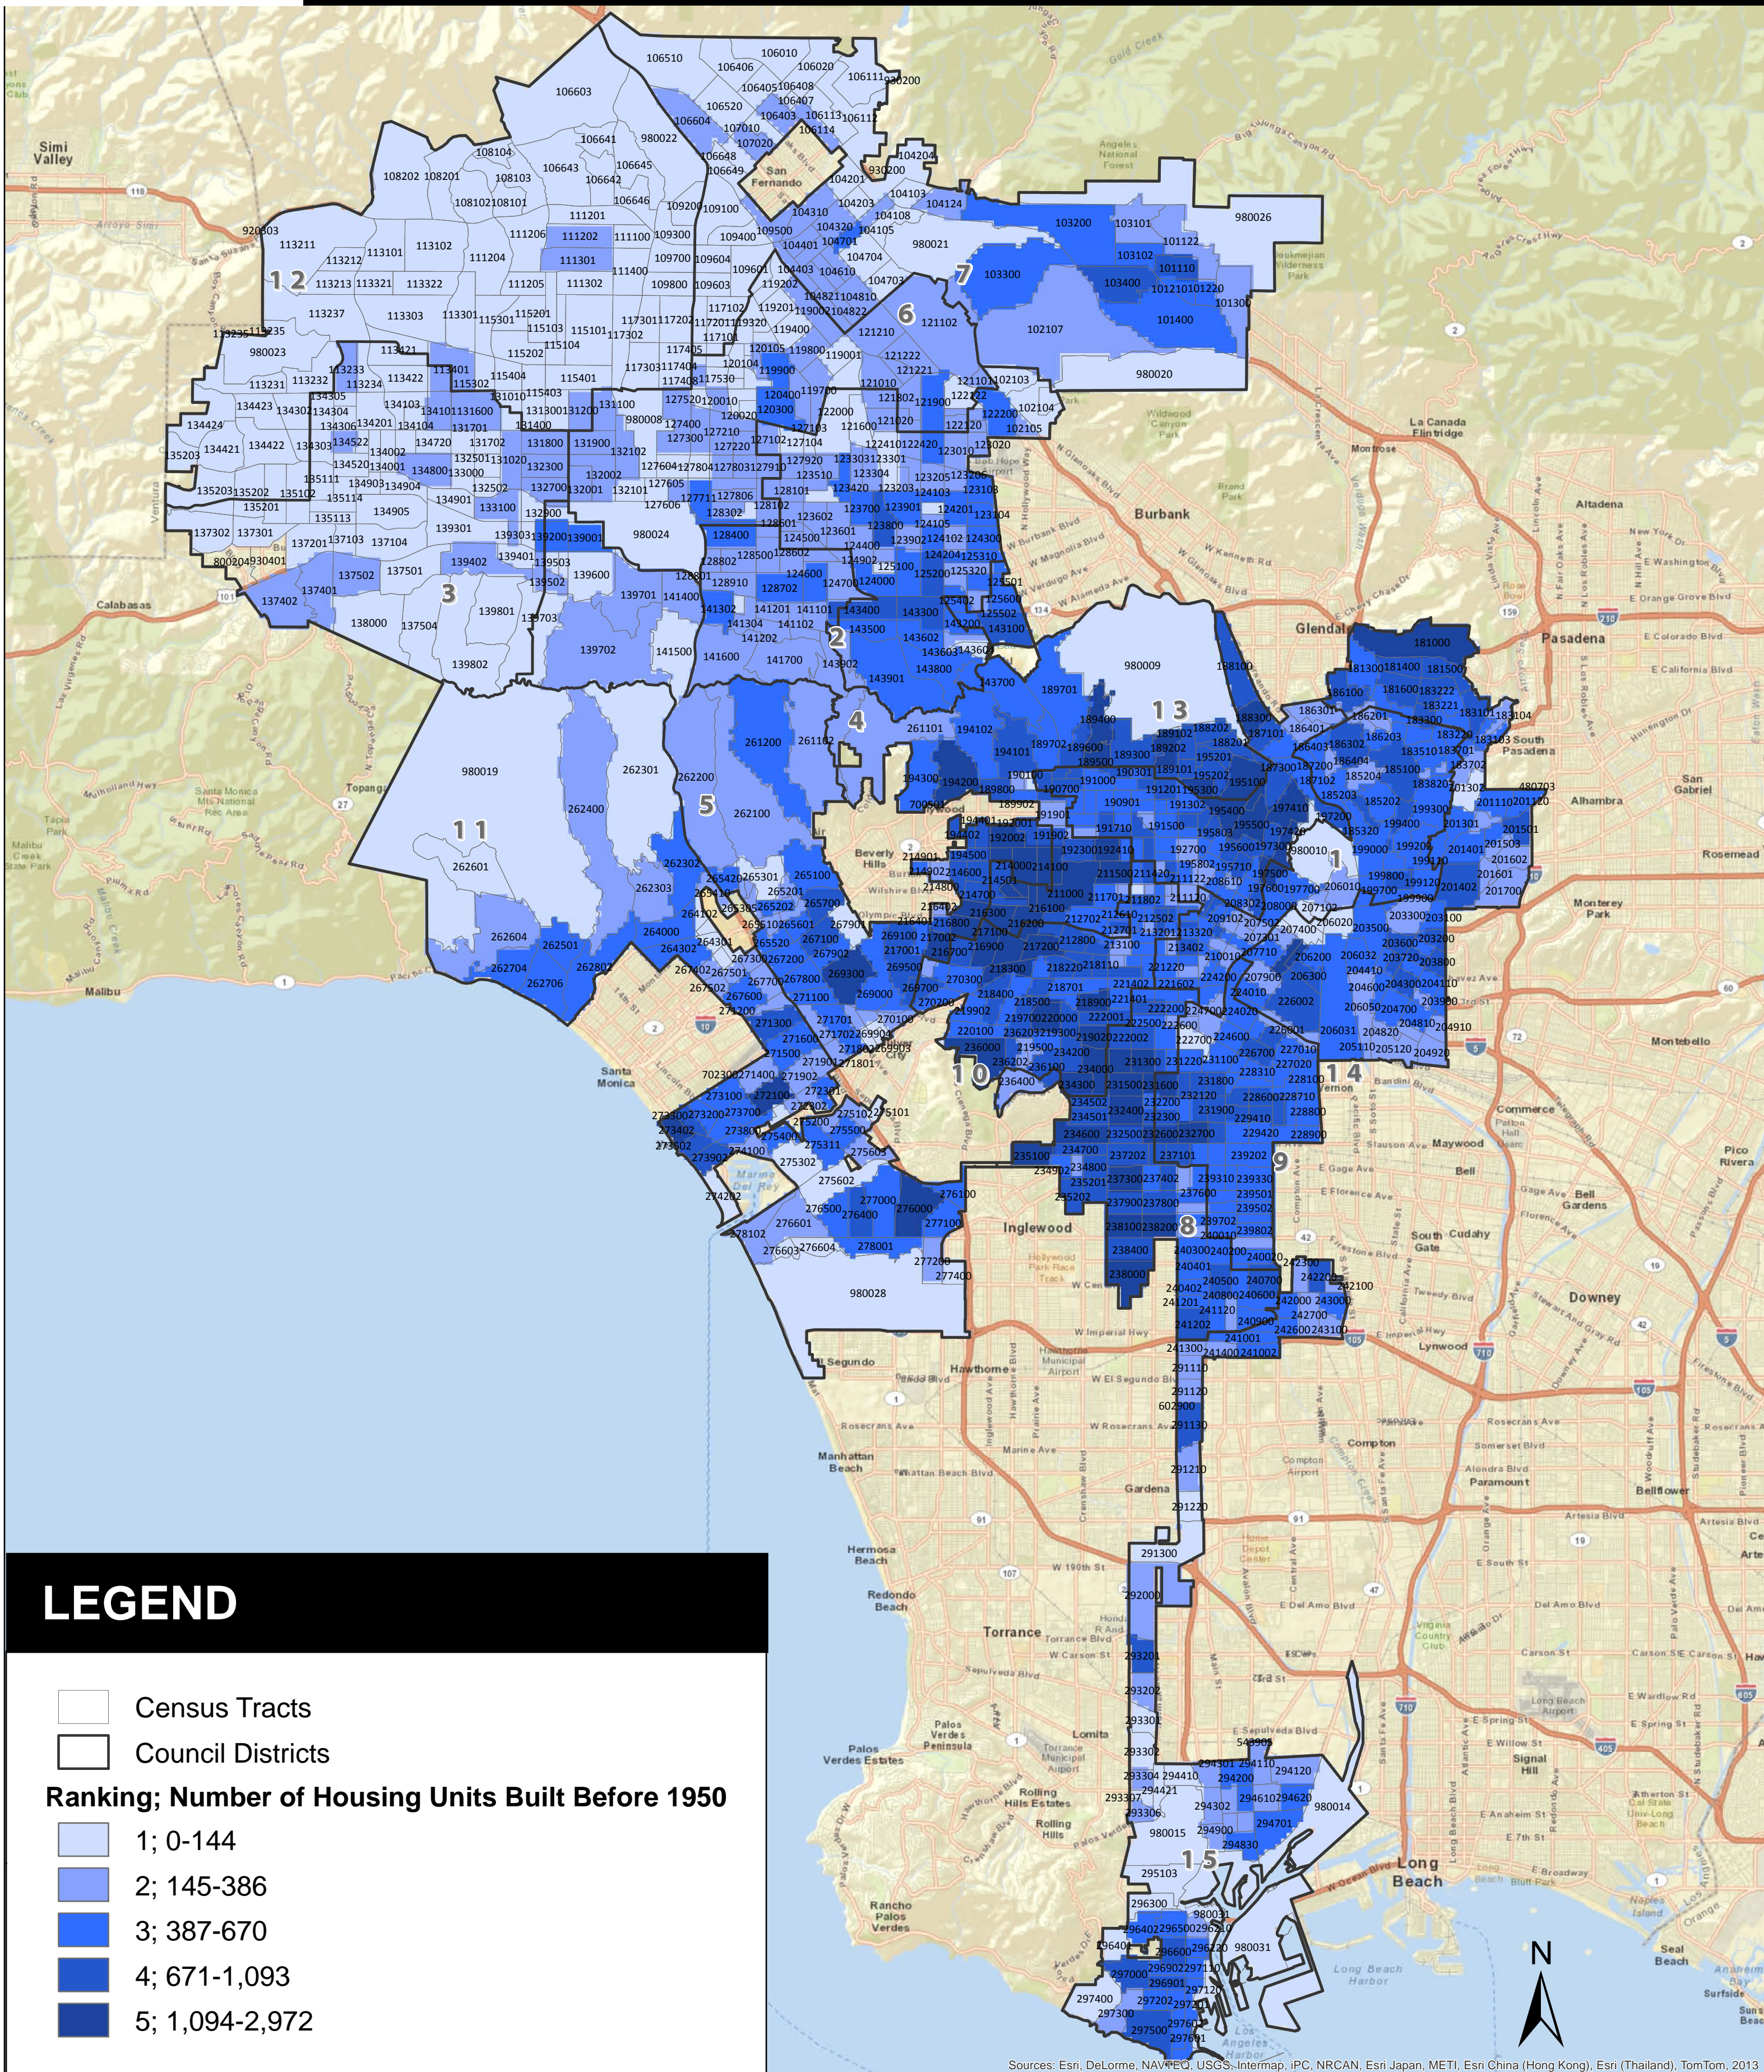

Housing Units Built Before 1950

LEGEND

□ Census Tracts

□ Council Districts

Ranking; Number of Housing Units Built Before 1950

1; 0-144

2; 145-386

3; 387-670

4; 671-1,093

5; 1,094-2,972